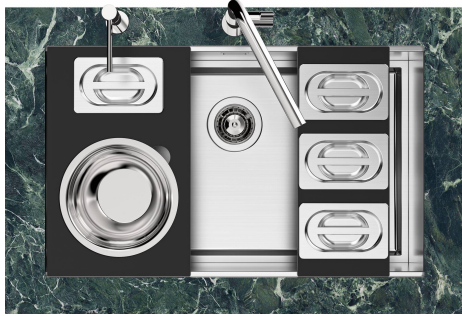

GALLERY

EQUIPMENT

OPTIONAL ACCESSORIES