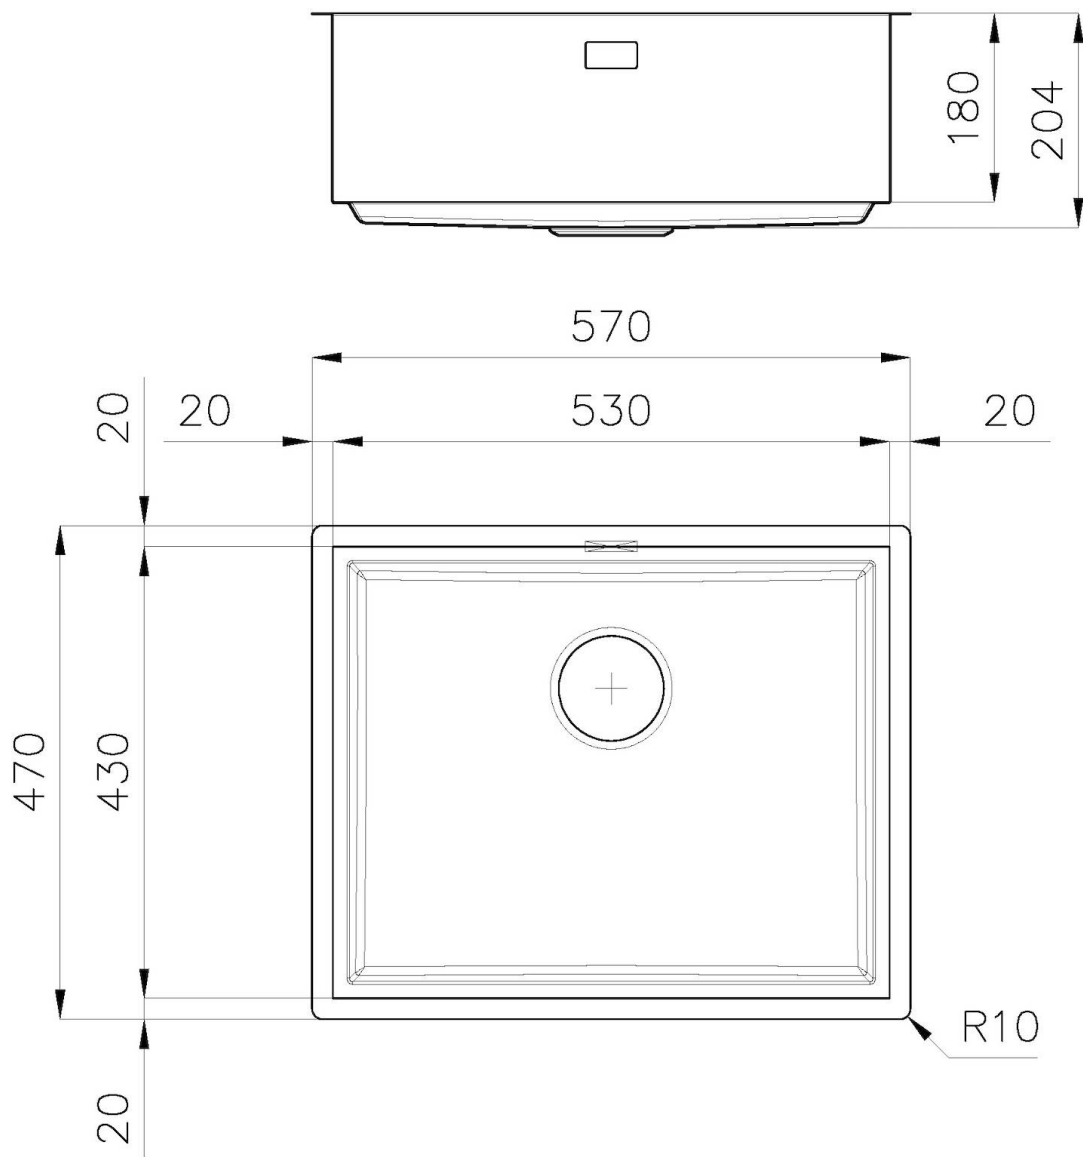

Sink Quadra EVO

Kitchen Sinks

Code: 1255 850

DETAILS

Edge/Installation Type	Undermount
Material	AISI 304 stainless steel
Finish	Foster brushed
Texture	Brushed in line
Base	80 cm
Dimensions	570 x 470 mm
Bowl dimension	530 x 430 mm
Width	57 cm
Built-in hole	View technical data sheet

Squared bowls - 0 radius

The square bowls of Foster have perfectly squared vertical edges.

TECHNICAL DATA

1255/85-

QUADRA EVO Livelli accessori / Level accessories SOTTOTOP / UNDERMOUNT

LEVEL 1:

8100 615
8100 614
8100 037
8100 620
8100 621
8100 622
8100 628
8642 000