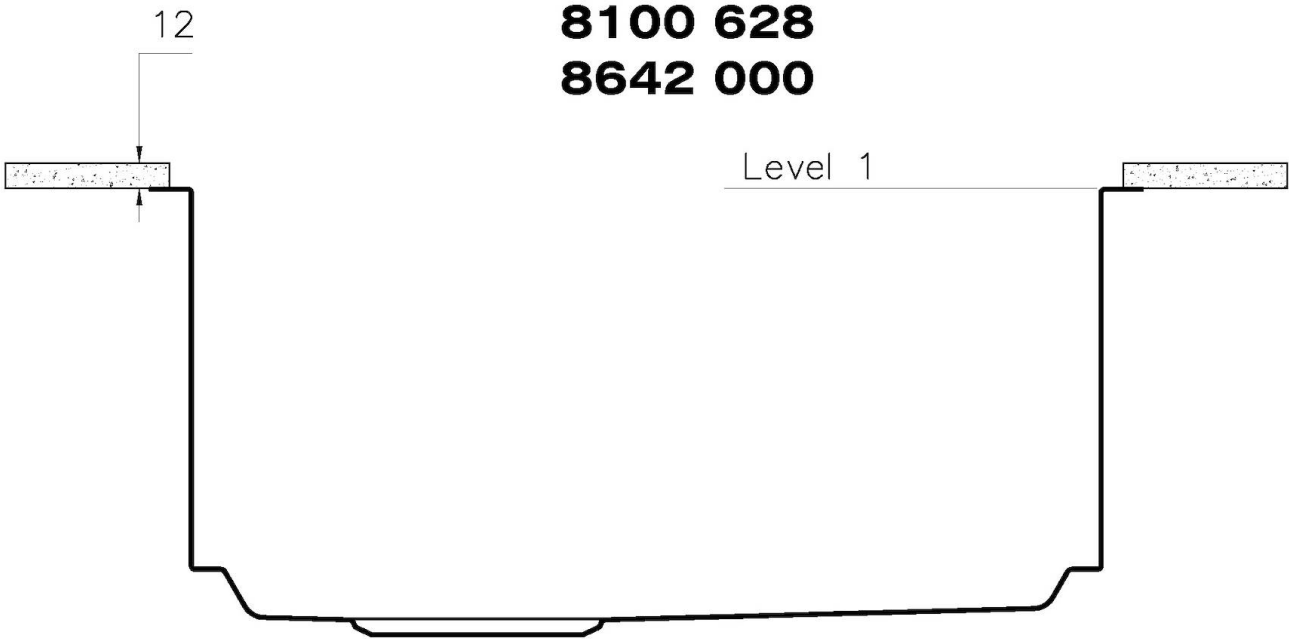

Squared bowls - 0 radius

The square bowls of Foster have perfectly squared vertical edges.

TECHNICAL DATA

1255/85-

QUADRA EVO Livelli accessori / Level accessories SOTTOTOP / UNDERMOUNT

LEVEL 1:

8100 615
8100 614
8100 037
8100 620
8100 621
8100 622
8100 628
8642 000