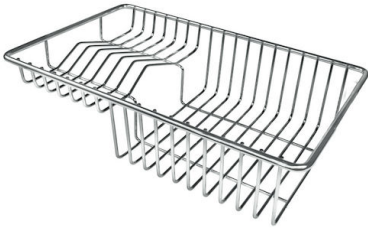

1255/85-

GALLERY

EQUIPMENT

Black grid
8100 615

OPTIONAL ACCESSORIES

Stainless steel plate rack
8100 303

White bowl
8153 100

Stainless steel perforated tray
8151 001

3 Bottles-holder set
8100 621

3 Bowls set
8100 622

4 Spices-holder set
8100 620

Graters kit with ring-holder and food collection tray
8159 101

Kit Black
8100 037

Kit multi-bowl
8100 628

Knives-holder
8100 030