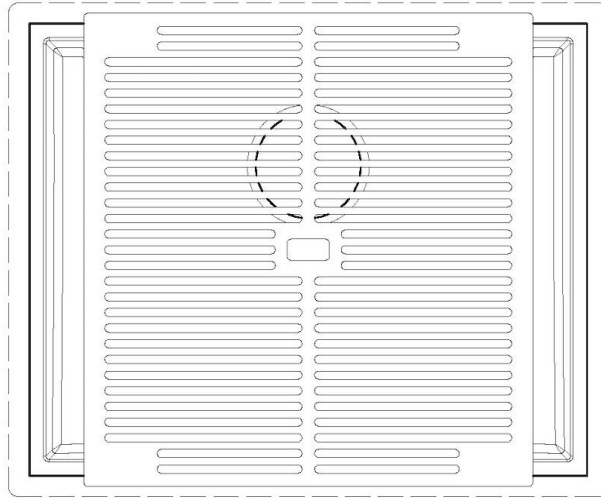

1255/85-

GRIGLIA POSIZIONATA A FILO VASCA / GRID EDGE POSITIONING