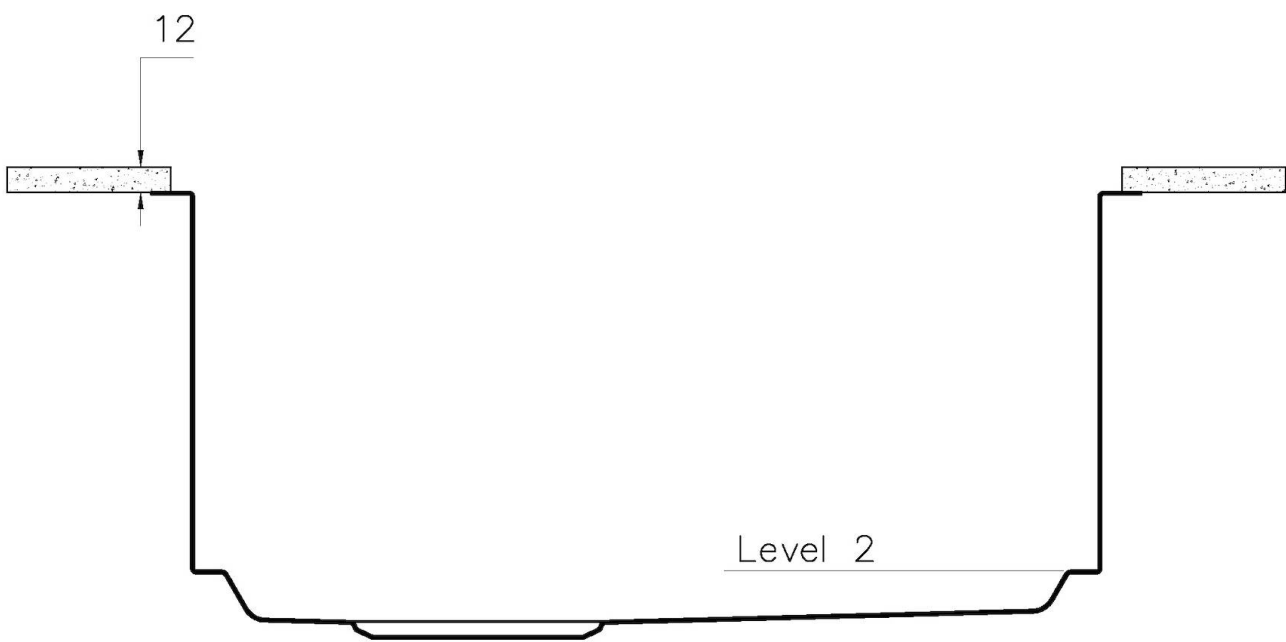

QUADRA EVO Livelli accessori / Level accessories SOTTOTOP / UNDERMOUNT

LEVEL 2:

8100 615