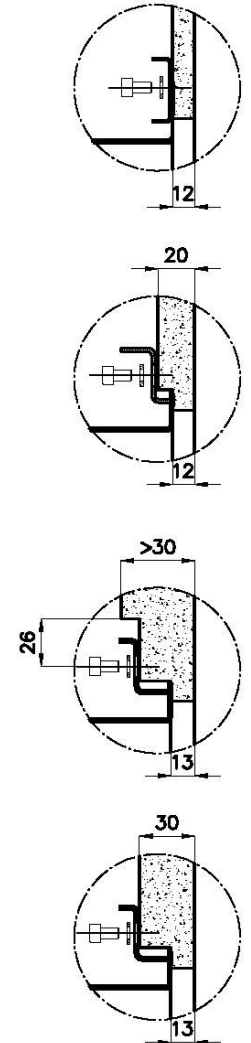

A-A:
Dettaglio installazione positive reveal e sistema di fissaggio
Installation detail with positive reveal and fixing system